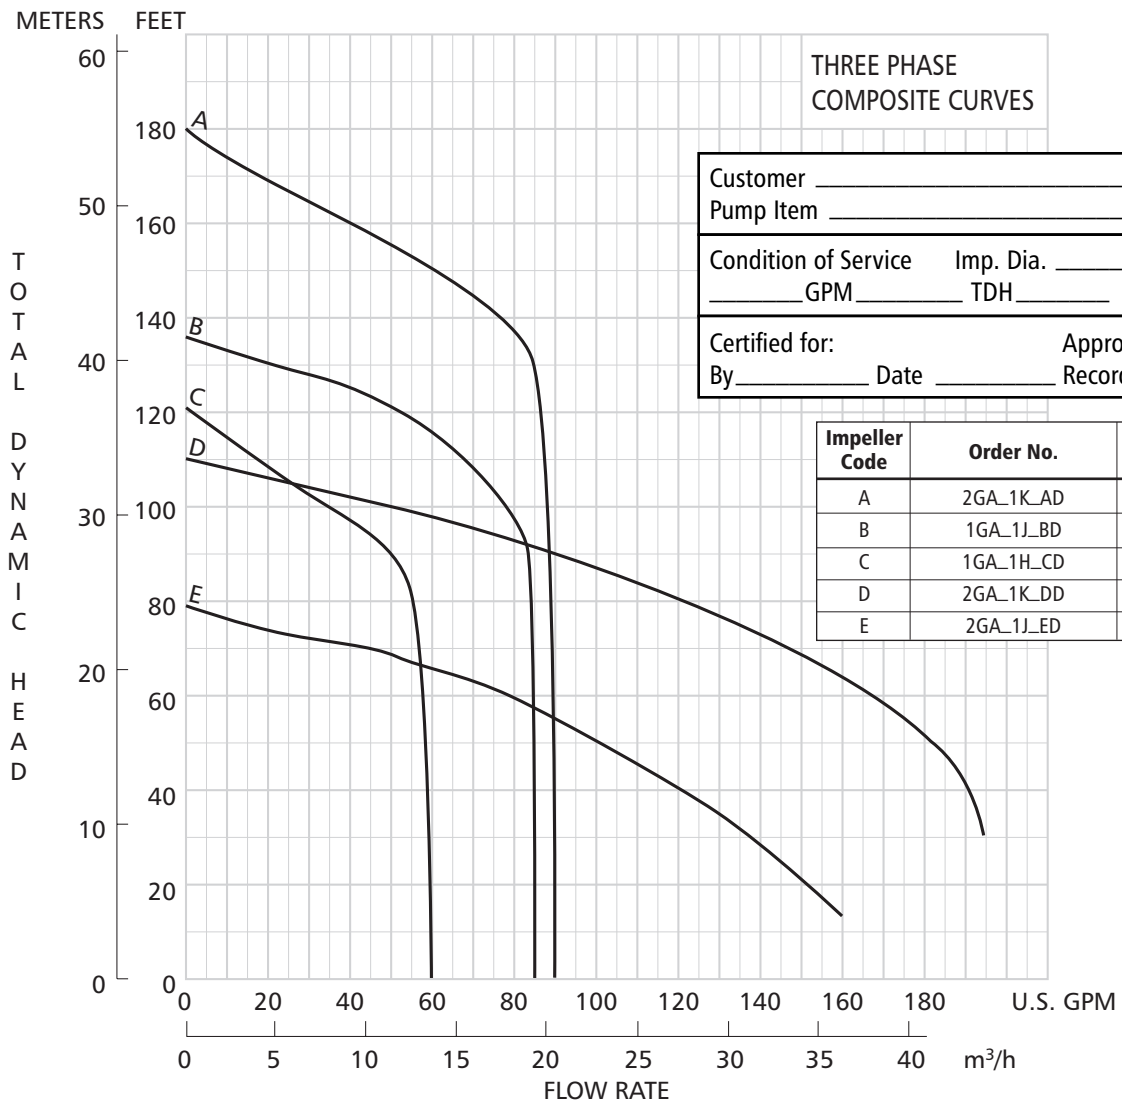

ITT

C1GA2GA4

Wastewater

Goulds Pumps 1GA & 2GA

Submersible Grinder Pumps
PERFORMANCE CURVES

www.goulds.com

Goulds Pumps is a brand of ITT Corporation.

Engineered for life

ITT

Wastewater

1GA 3HP Three Phase "C" Curve

Goolds Pumps and the ITT Engineered Blocks Symbol are registered trademarks and tradenames of ITT Corporation.

SPECIFICATIONS ARE SUBJECT TO CHANGE WITHOUT NOTICE.