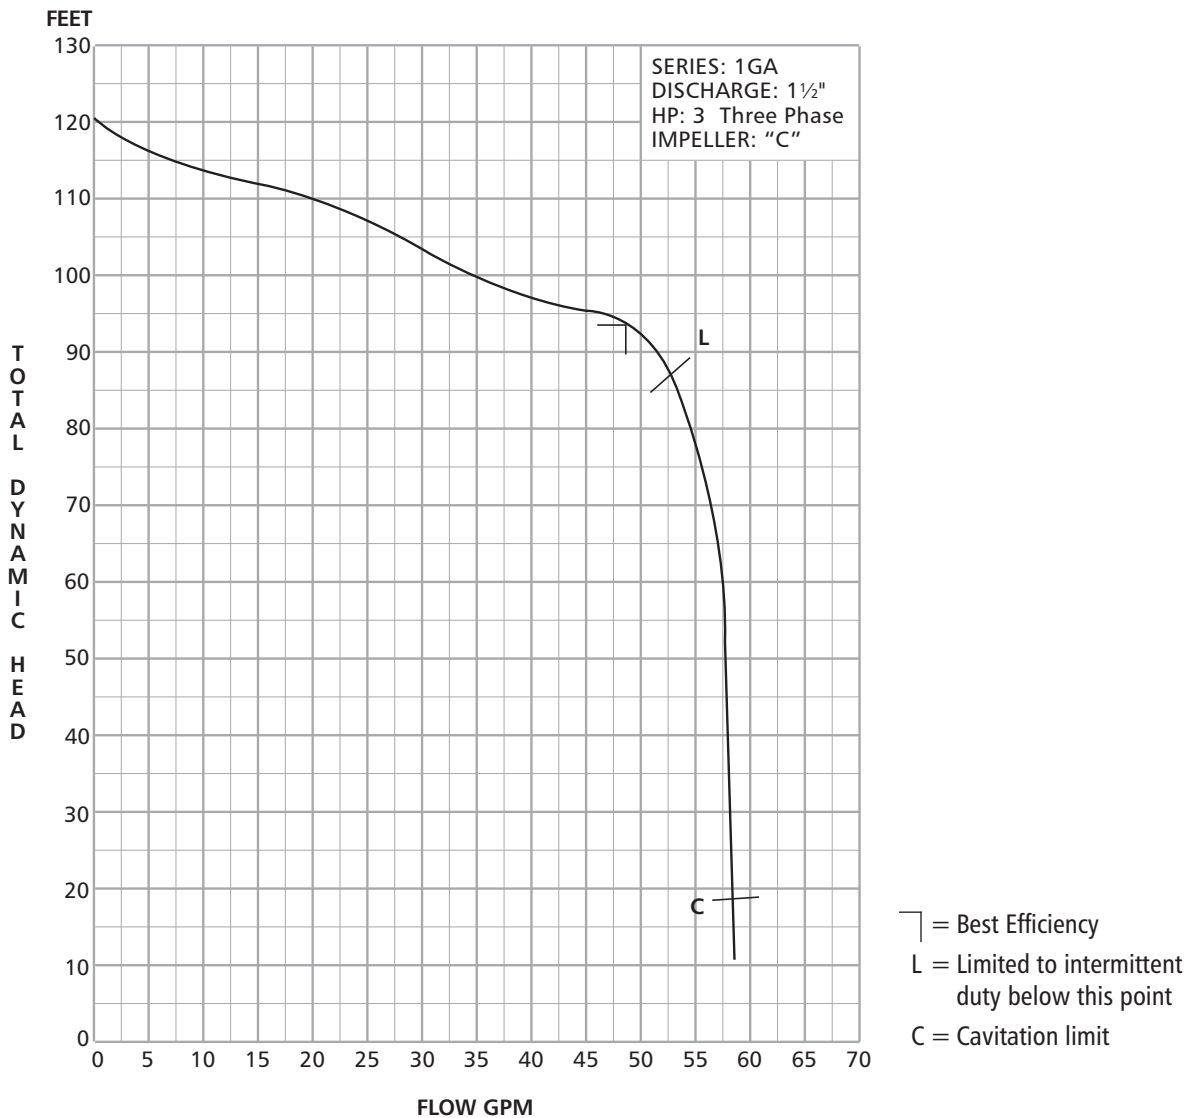

ITT

C1GA2GA4

Wastewater

Goulds Pumps 1GA & 2GA

Submersible Grinder Pumps
PERFORMANCE CURVES

www.goulds.com

Goulds Pumps is a brand of ITT Corporation.

Engineered for life

ITT

Wastewater

1GA 3HP Three Phase "C" Curve

Goolds Pumps and the ITT Engineered Blocks Symbol are registered trademarks and tradenames of ITT Corporation.

SPECIFICATIONS ARE SUBJECT TO CHANGE WITHOUT NOTICE.